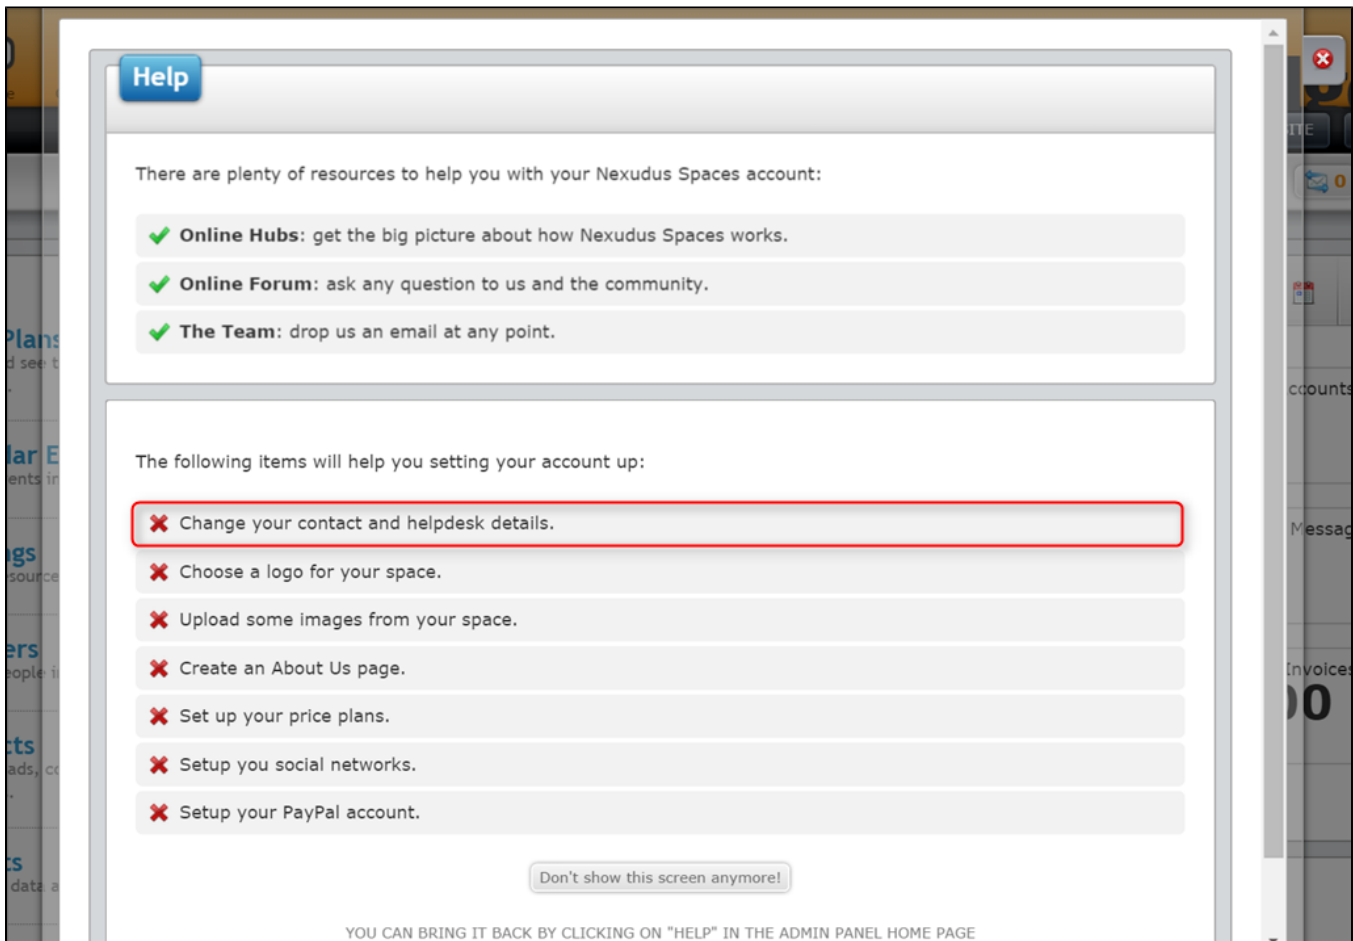

- Fill in your space's details and complete the process by clicking on **Save**.